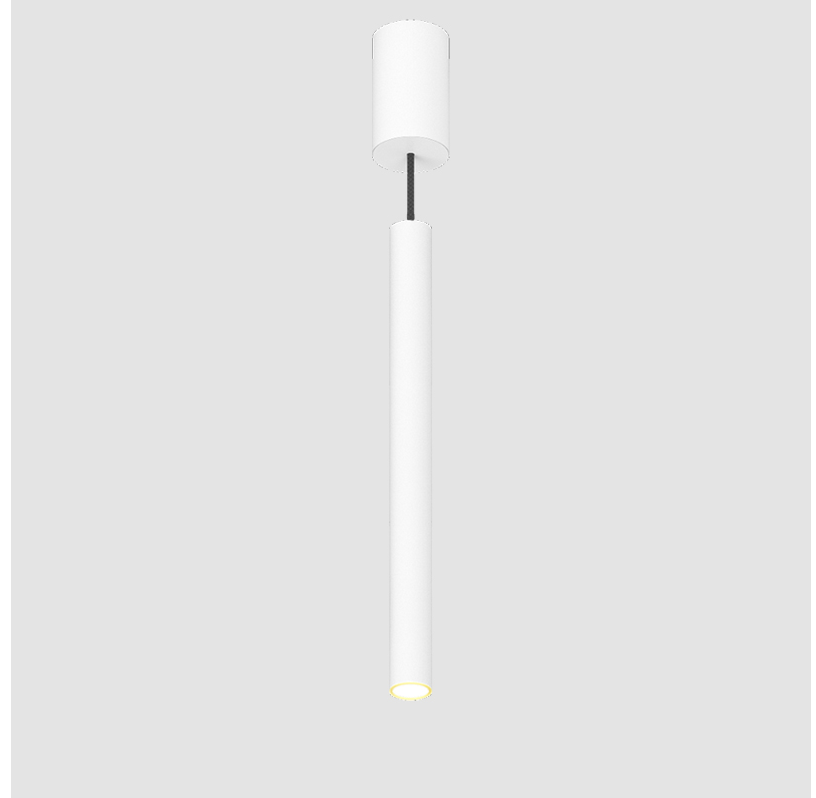

GENERAL

Series: Hangover
Subseries: Hangover Monopoint Surface Canopy
Brand: Prolicht
Division: Architectural
Mounting Type: Suspension
Mounting Location: Ceiling
Subcategory: Pendant

PHYSICAL

Shape: Cylinder
Diameter (mm): 40
Diameter (in): 1 9/16
Height (mm): 450
Height (in): 17 13/16
Max. Overall Height (mm): 2450
Max. Overall Height (in): 96 7/16
Light Distribution: Downlight
Diffuser: Shine Ring 0-6
Fixture Finish: SSR / BKV / CWI / CRY / HAB / UFT / ITA / RUA / FTG / MYG / LOD / PUS / FRO / FUP / KIA / POP / BLS / SPG / MEY / GOH / GUM / CHC / COM / ABZ / JAG / OBR / MOS / ROR
Fixture Material: Aluminum
Cable Details: 2000mm / 6000mm Cable in White / Black / Orange / Red

ELECTRICAL

Lamp Type: LED (Zhaga Standard)
Input Wattage (W): 10.9
Total Output Wattage (W): 9
Dimming: Non-Dimmable
Driver Included: Yes
Driver Location: Integrated
Driver Type: Constant Current
Driver Class: Class 2
Housing: ENCP3
Input Voltage (V): 120
Constant Current (MA): 500
Upon Request: Remote: 0-10Vdc dimming / Phase dimming 120Vac

LED

Number of LEDs: 1
Color Temperature (°K): 2700 / 3000 / 4000
Max. Delivered Lumen (lm): 842
CRI: >90 CRI
Efficiency (%): 86
Lamp Life (hrs): 50000
Upon Request: ***3500K available in minimum quantities (larger quantities upon request)

OPTICAL

Reflector: 40 / 50

RATINGS AND CERTIFICATIONS

Certified By: Certified for North American Standards
IP rating: IP20