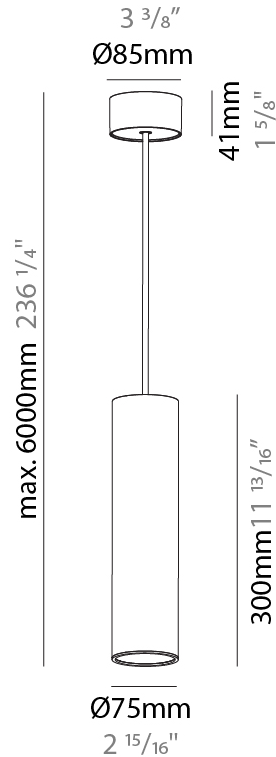

GENERAL

Series: Hangover
Subseries: Hangover Monopoint Surface Canopy
Brand: Prolicht
Division: Architectural
Mounting Type: Suspension
Mounting Location: Ceiling
Subcategory: Pendant

PHYSICAL

Shape: Cylinder
Diameter (mm): 75
Diameter (in): 2 15/16
Height (mm): 300
Height (in): 11 13/16
Max. Overall Height (mm): 2300
Max. Overall Height (in): 90 9/16
Light Distribution: Downlight
Diffuser: Shine Ring 0-6
Fixture Finish: SSR / BKV / CWI / CRY / HAB / UFT / ITA / RUA / FTG / MYG / LOD / PUS / FRO / FUP / KIA / POP / BLS / SPG / MEY / GOH / GUM / CHC / COM / ABZ / JAG / OBR / MOS / ROR
Fixture Material: Aluminum
Cable Details: 2000mm / 6000mm Cable in White / Black / Orange / Red

ELECTRICAL

Lamp Type: LED (Zhaga Standard)
Input Wattage (W): 10.9
Total Output Wattage (W): 9
Dimming: Non-Dimmable
Driver Included: Yes
Driver Location: Integrated
Driver Type: Constant Current
Driver Class: Class 2
Housing: ENCP3
Input Voltage (V): 120
Constant Current (mA): 500
Upon Request: Remote: 0-10Vdc dimming / Phase dimming 120Vac

LED

Number of LEDs: 1
Color Temperature (°K): 2700 / 3000 / 4000
Max. Delivered Lumen (lm): 923
CRI: >90 CRI
Efficiency (%): 86
Lamp Life (hrs): 50000

OPTICAL

Reflector: 18 / 36 / 52

RATINGS AND CERTIFICATIONS

Certified By: Certified for North American Standards
IP rating: IP20