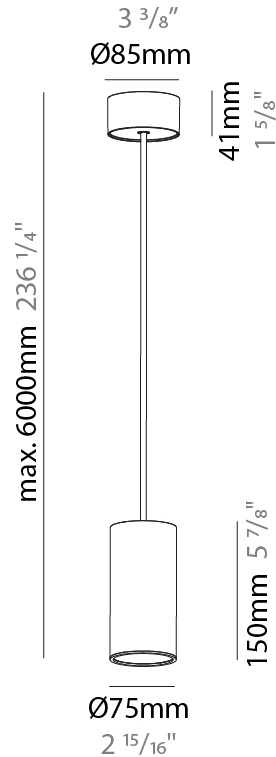

GENERAL

Series: Hangover
Subseries: Hangover Monopoint Surface Canopy
Brand: Prolicht
Division: Architectural
Mounting Type: Suspension
Mounting Location: Ceiling
Subcategory: Pendant

PHYSICAL

Shape: Cylinder
Diameter (mm): 75
Diameter (in): 2 ¹⁵/₁₆
Height (mm): 150
Height (in): 5 ⁷/₈
Max. Overall Height (mm): 2150
Max. Overall Height (in): 84 ⁵/₈
Light Distribution: Direct / Indirect
Diffuser: Shine Ring 0-6
Fixture Finish: SSR / BKV / CWI / CRY / HAB / UFT / ITA / RUA / FTG / MYG / LOD / PUS / FRO / FUP / KIA / POP / BLS / SPG / MEY / GOH / GUM / CHC / COM / ABZ / JAG / OBR / MOS / ROR
Fixture Material: Aluminum
Cable Details: 2000mm / 6000mm Cable in White / Black / Orange / Red

ELECTRICAL

Lamp Type: LED (Zhaga Standard)
Input Wattage (W): 10.9
Total Output Wattage (W): 9
Dimming: Non-Dimmable
Driver Included: Yes
Driver Location: Integrated
Driver Type: Constant Current
Driver Class: Class 2
Housing: ENCP3
Input Voltage (V): 120
Constant Current (MA): 500
Upon Request: Remote: 0-10Vdc dimming / Phase dimming 120Vac

LED

Number of LEDs: 2
Color Temperature (°K): 2700 / 3000 / 4000
Max. Delivered Lumen (lm): 911
CRI: >90 CRI
Efficiency (%): 86
Lamp Life (hrs): 50000

OPTICAL

Reflector: 18 / 36 / 52

RATINGS AND CERTIFICATIONS

Certified By: Certified for North American Standards
IP rating: IP20