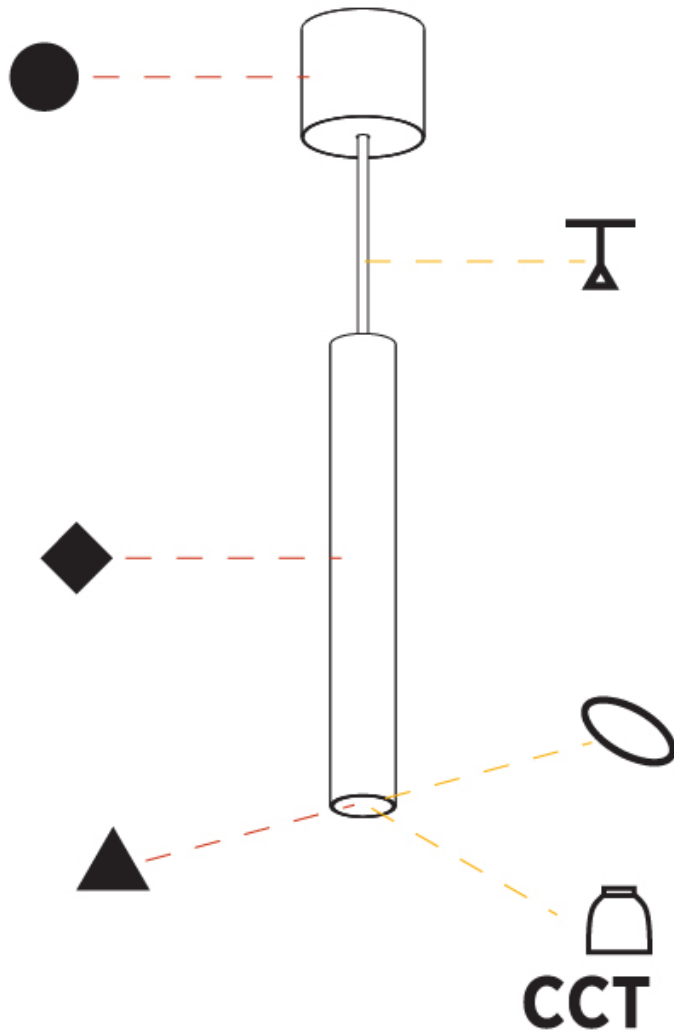

HANGOVER MONOPOINT SURFACE CANOPY SUSPENSION

A300154-

PROJECT
TYPE
SPECIFIER
QUANTITY
DATE