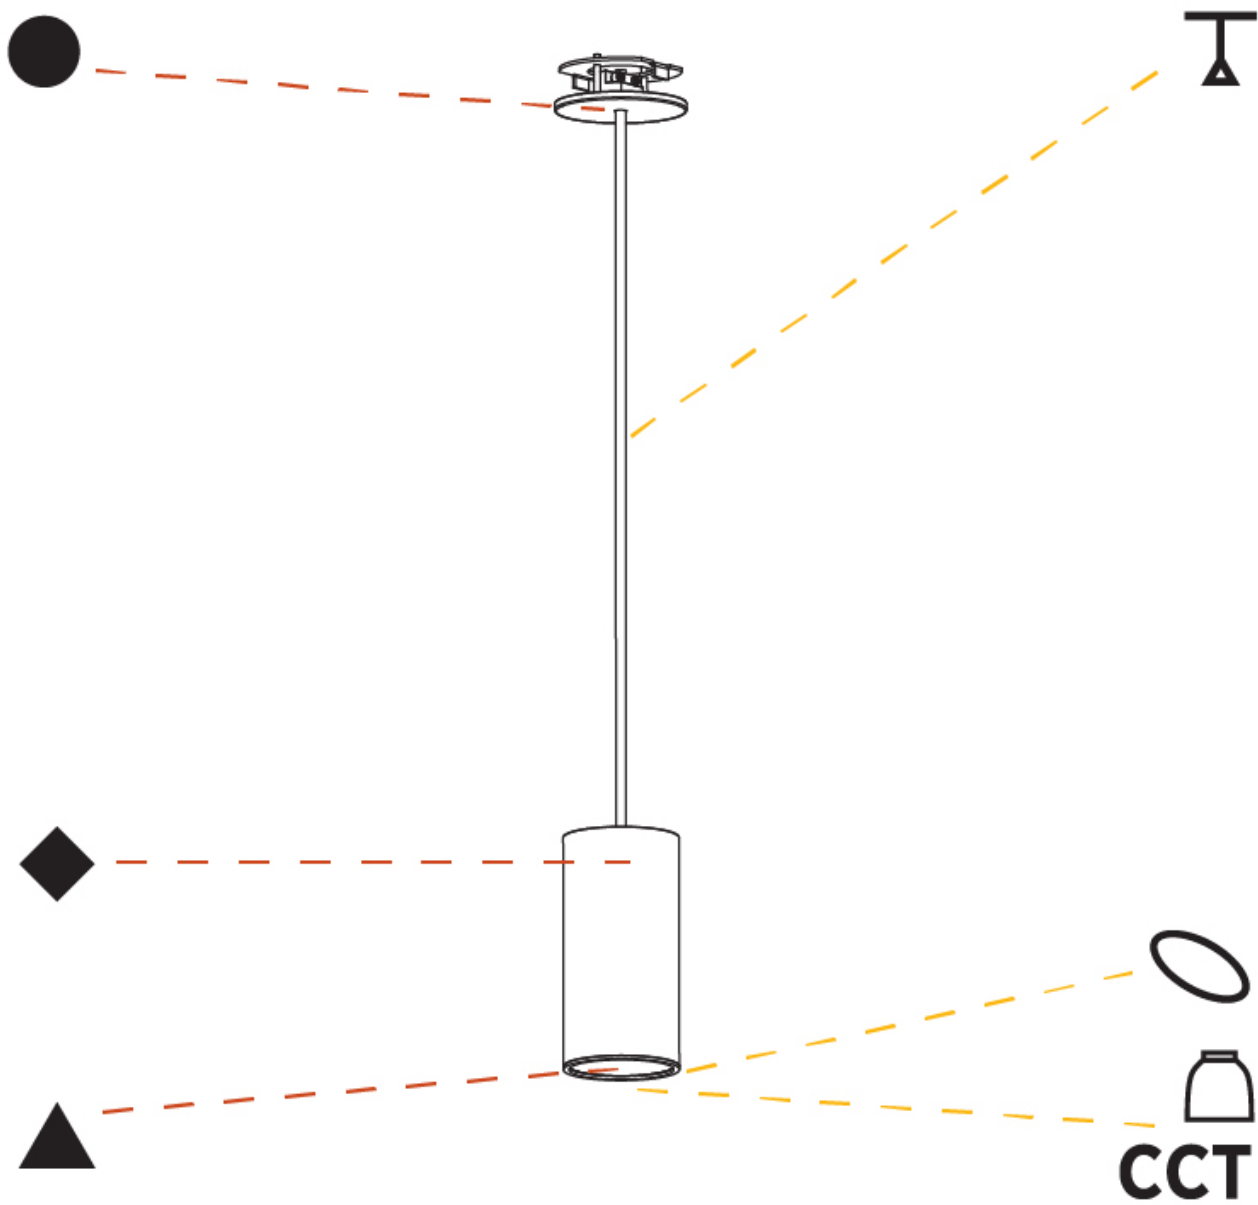

HANGOVER MONOPOINT RECESSED CANOPY SUSPENSION

A300150-

PROJECT
TYPE
SPECIFIER
QUANTITY
DATE

A